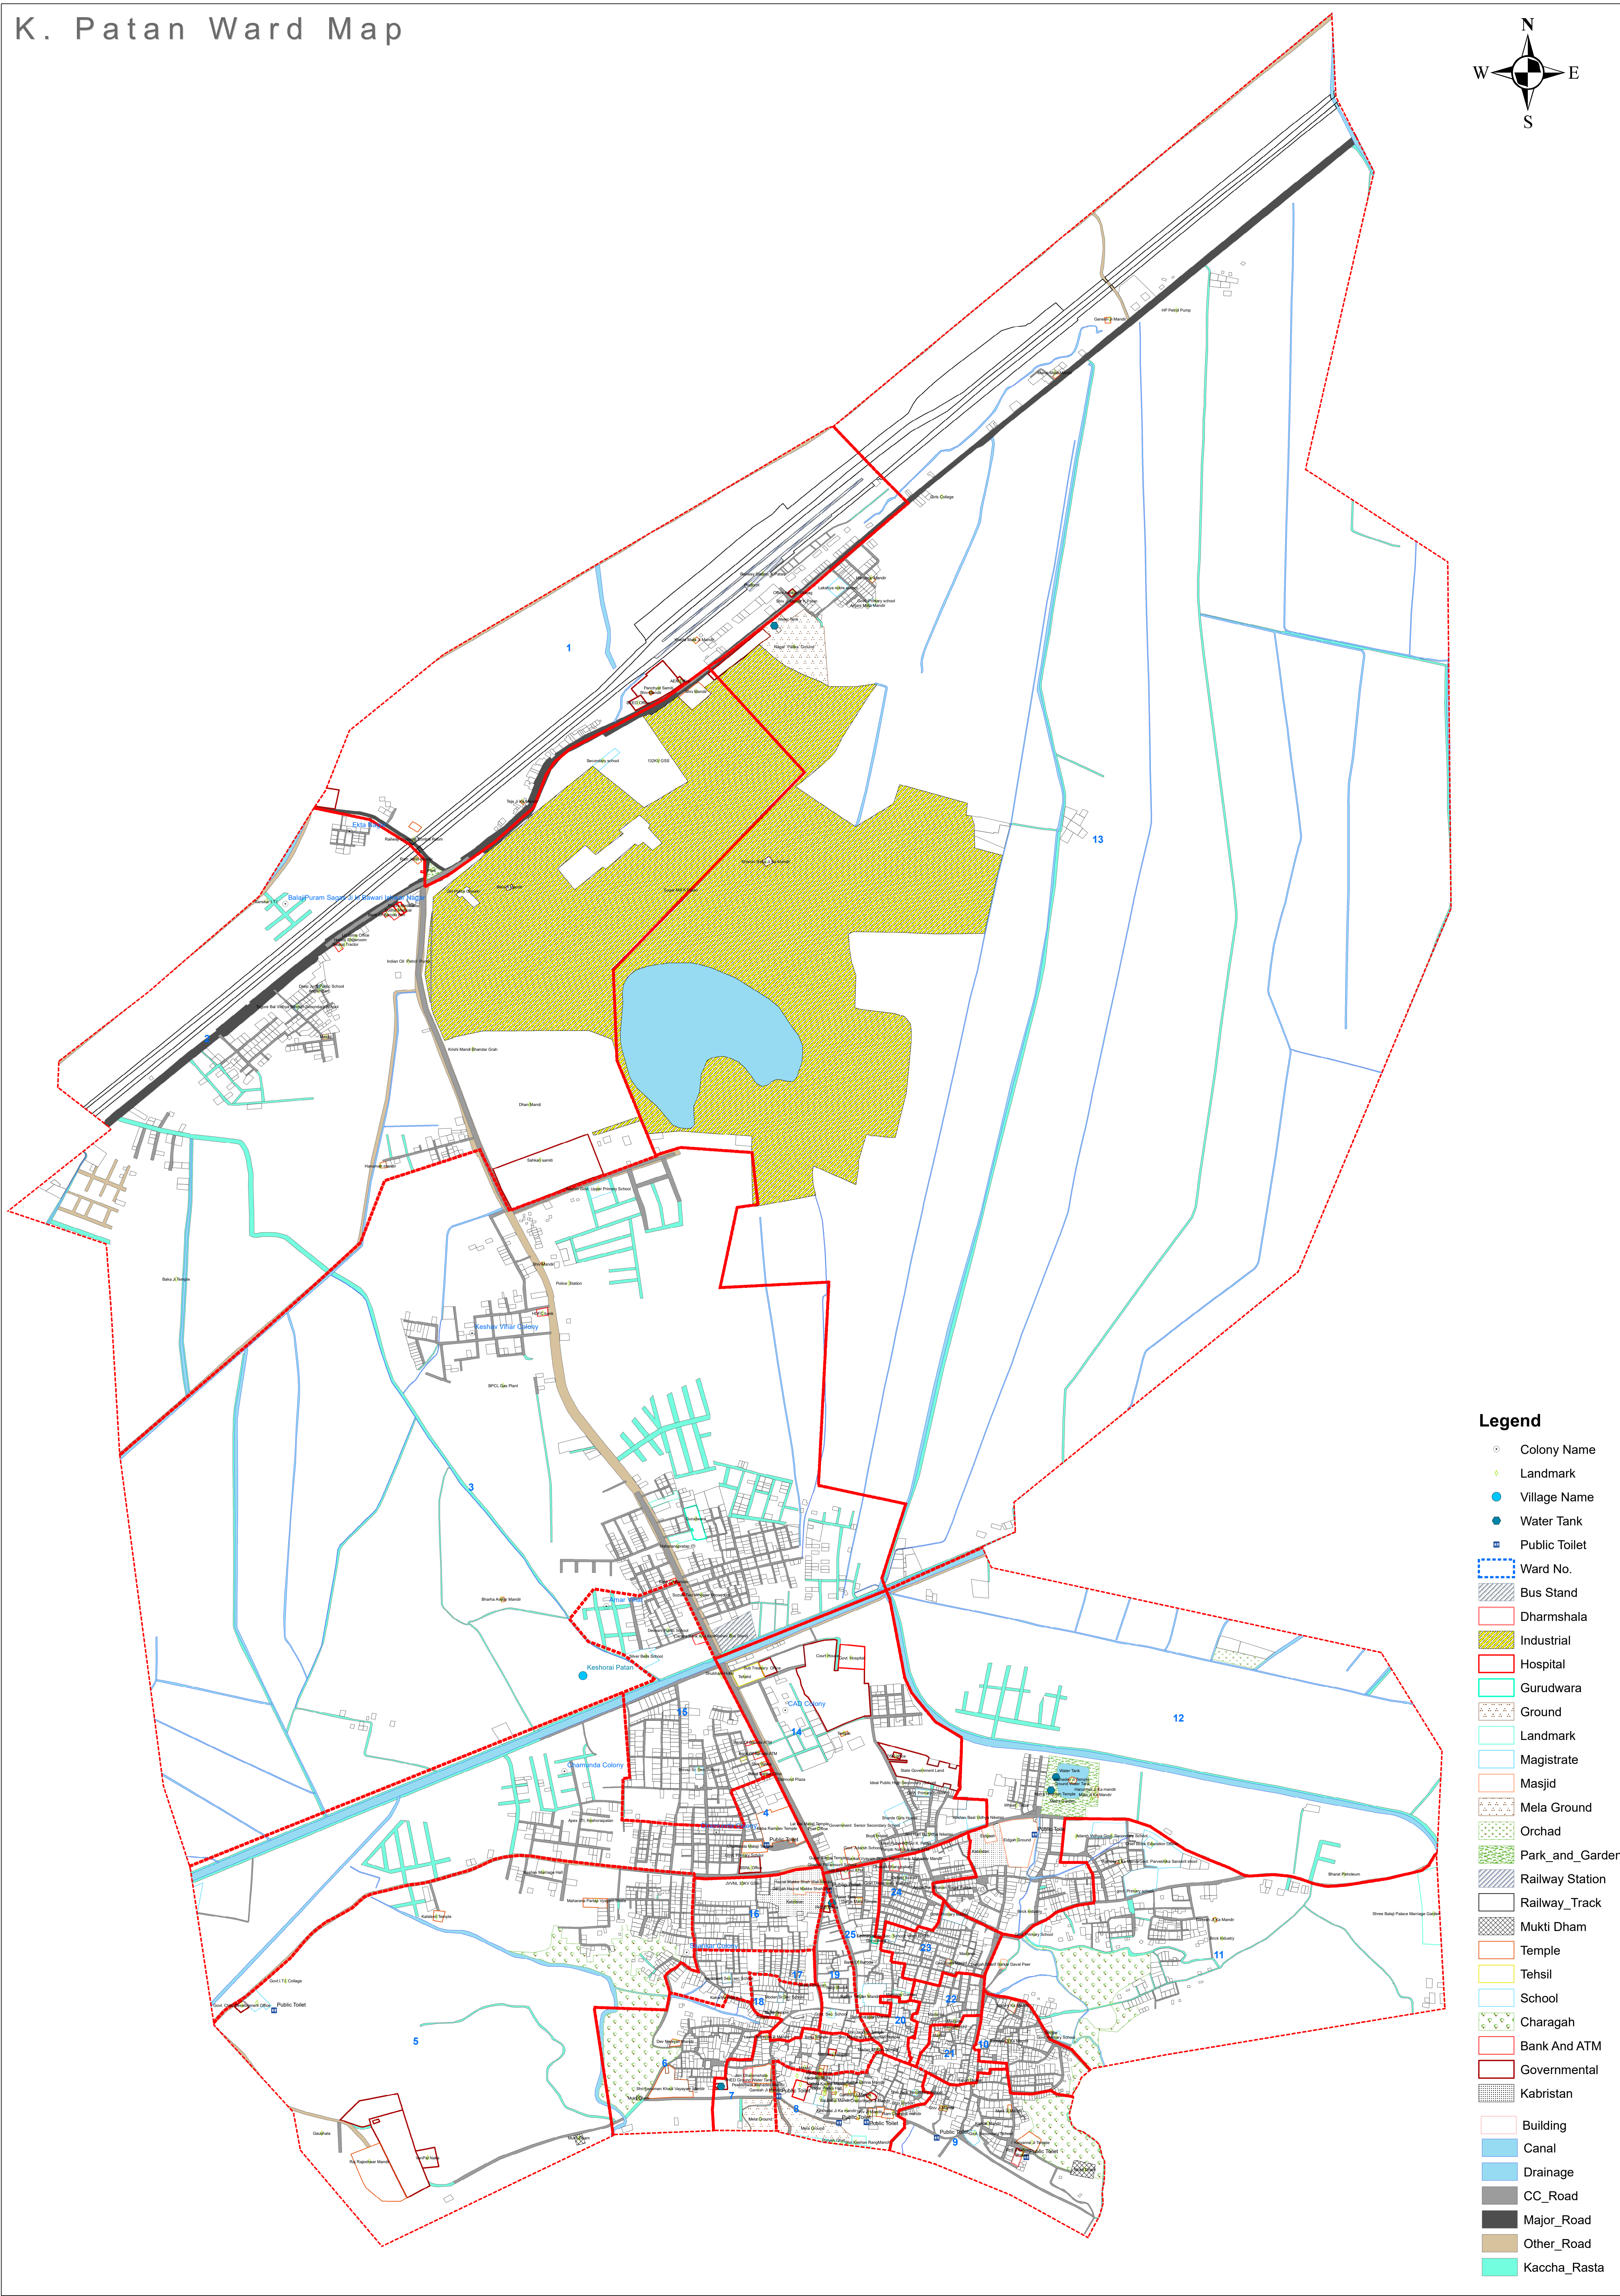

K. Patan Ward Map

Legend

- Colony Name
- Landmark
- Village Name
- Water Tank
- Public Toilet
- Ward No.
- Bus Stand
- Dharmshala
- Industrial
- Hospital
- Gurudwara
- Ground
- Landmark
- Magistrate
- Masjid
- Mela Ground
- Orchard
- Park_and_Garden
- Railway Station
- Railway_Track
- Mukti Dham
- Temple
- Tehsil
- School
- Charagah
- Bank And ATM
- Governmental
- Kabristan
- Building
- Canal
- Drainage
- CC_Road
- Major_Road
- Other_Road
- Kaccha_Rasta